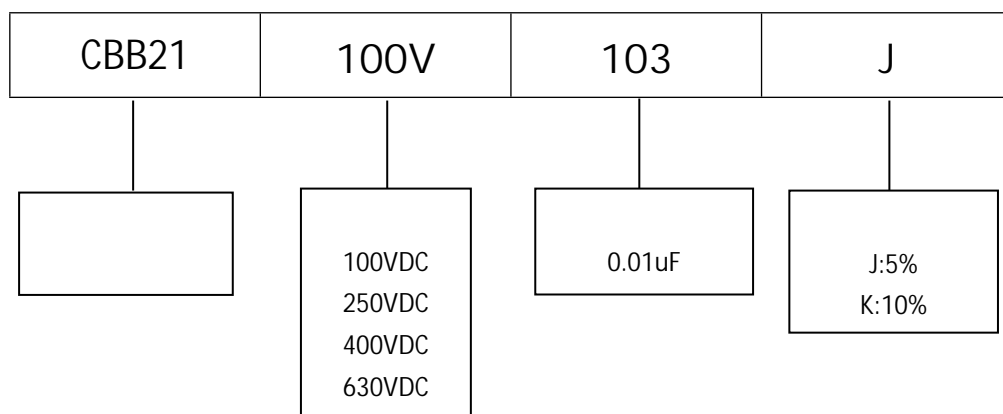

CBB21-100V-103J

	mm					
	W1.0 mm	H1.0 mm	T1.5 mm	P1.0 mm	d1.05 mm	L mm
CBB21-100V-103J	10.0	9.0	5.0	7.5	0.60	3.0-25.0